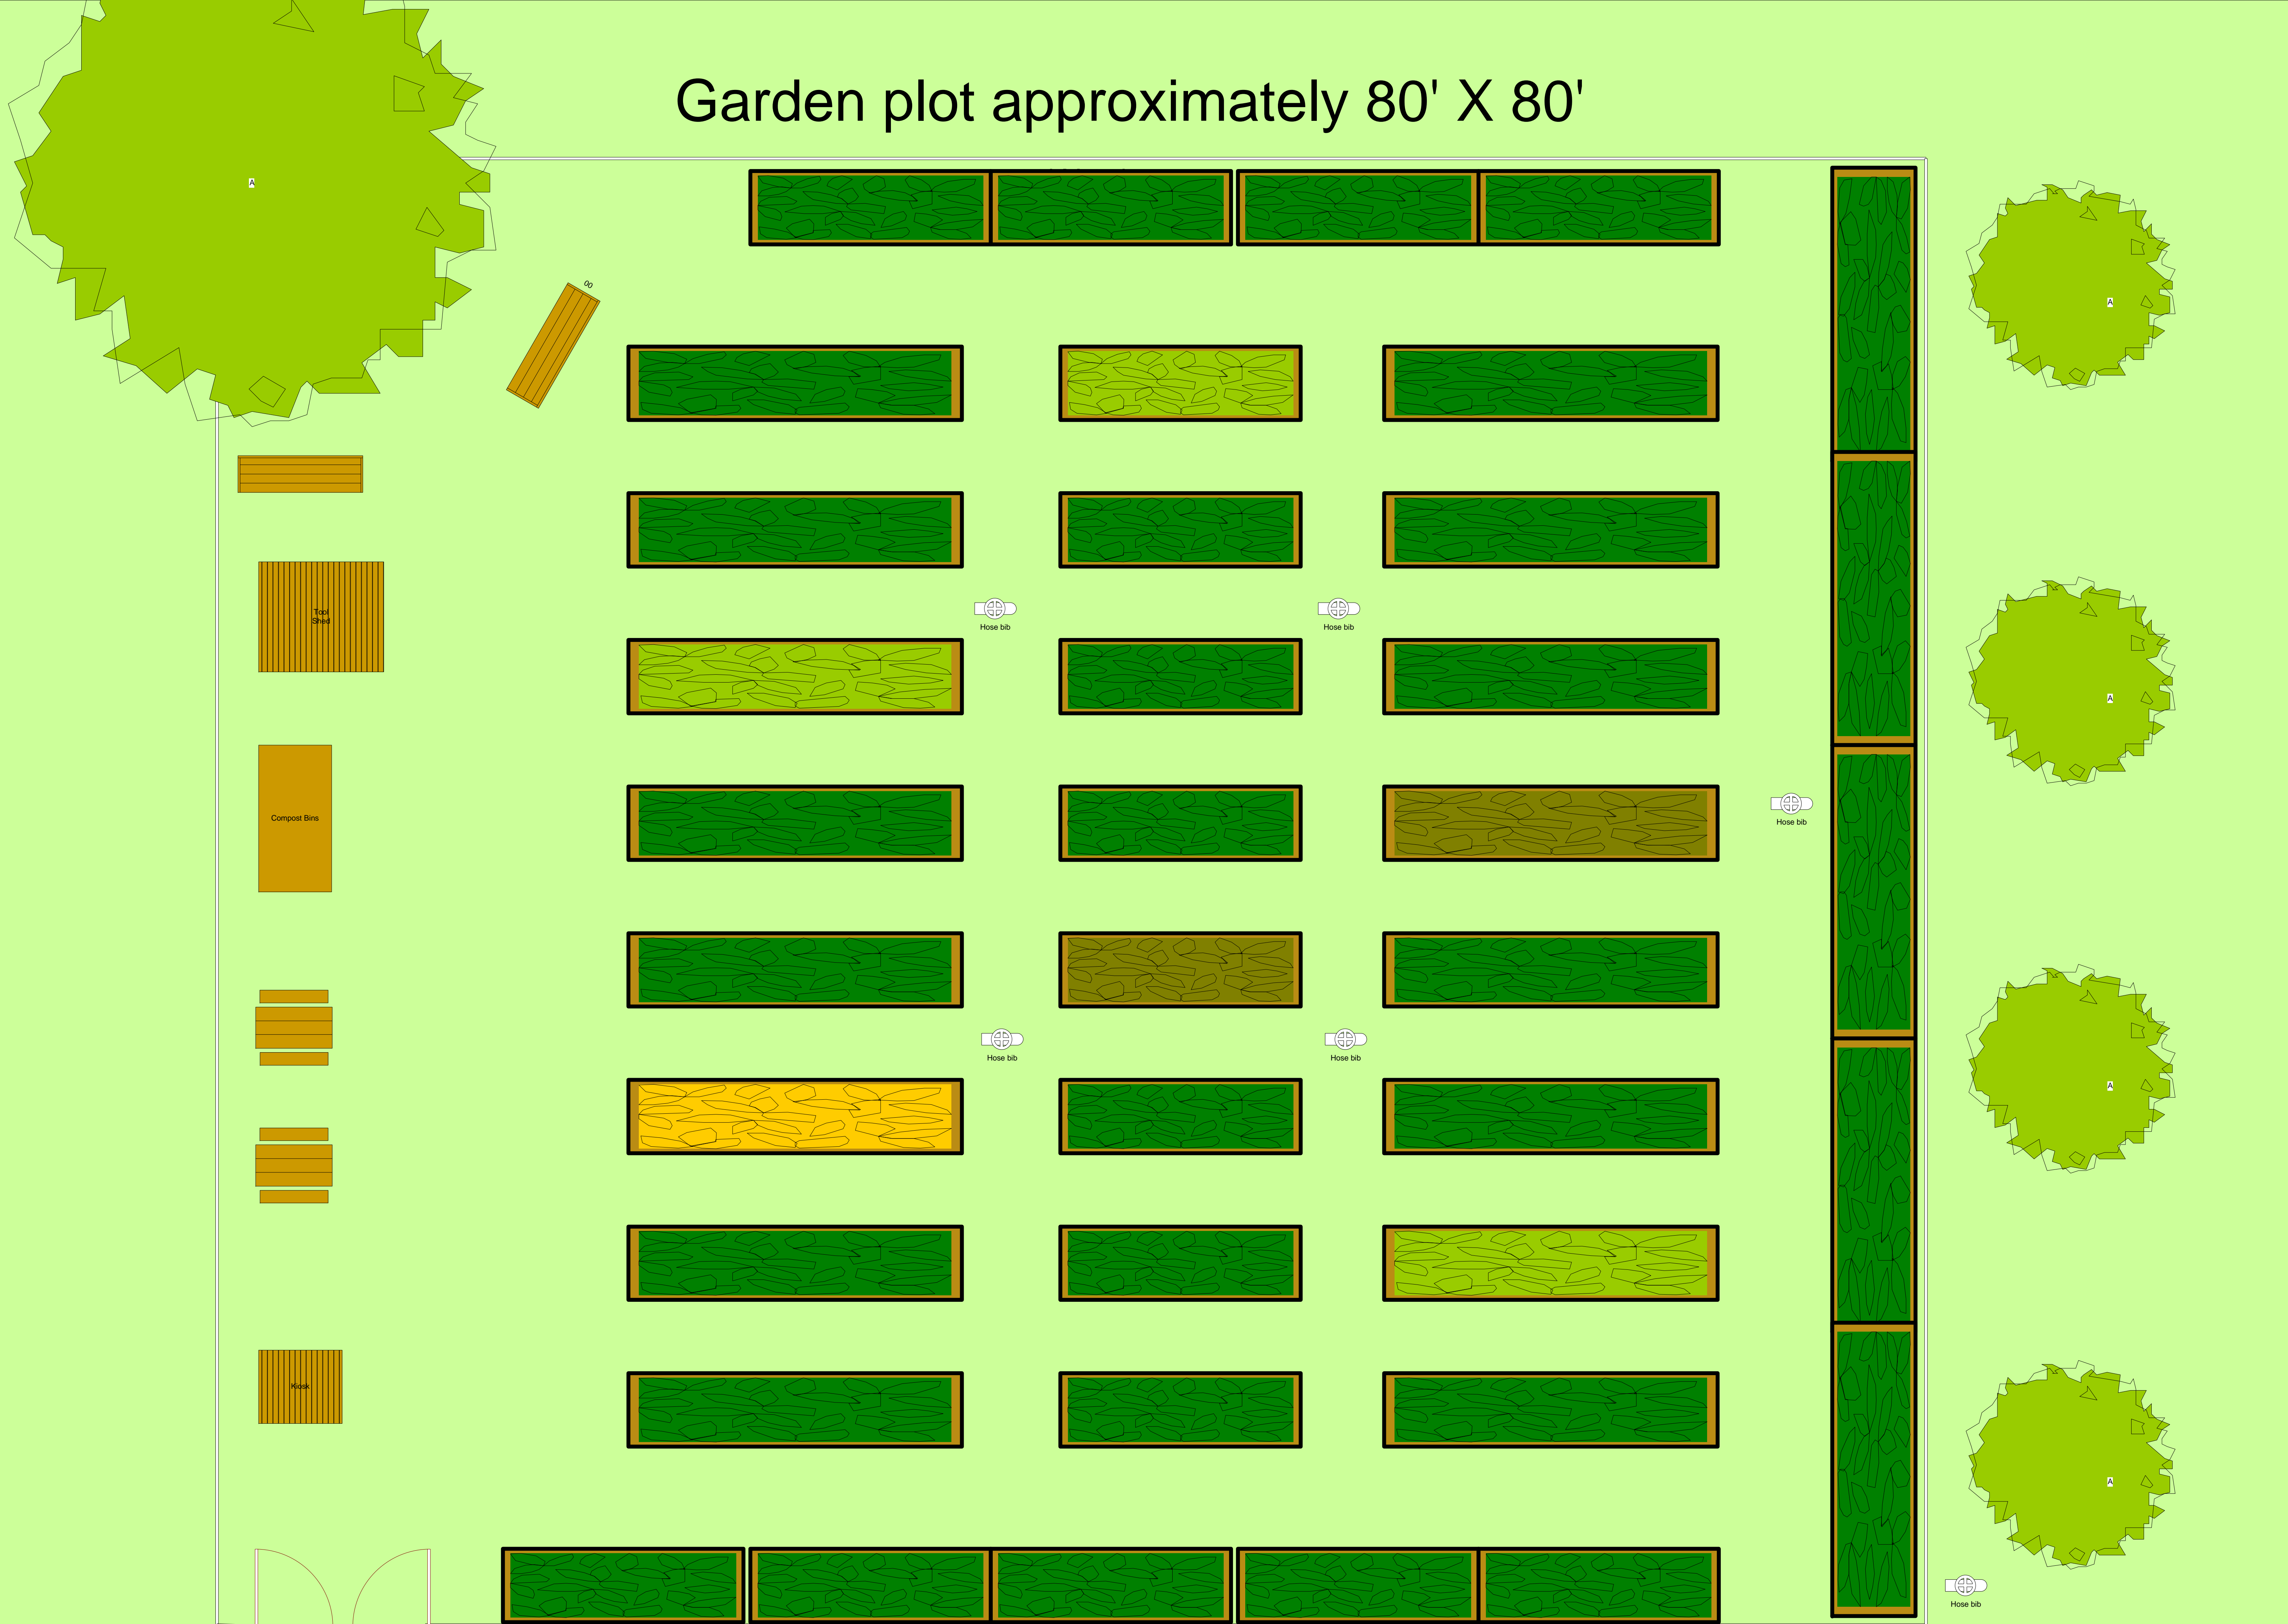

Garden plot approximately 80' X 80'

Vine St.